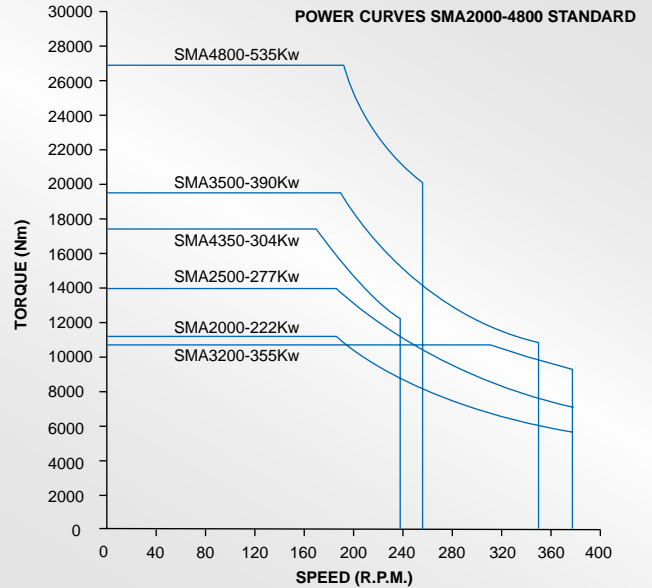

# PERFORMANCE DATA - POWER CHARTS

**POWER CURVES SMA200-2200 STANDARD**

**POWER CURVES SMA200-2200 HIGH POWER**

**POWER CURVES SMA2000-10500 STANDARD**

**POWER CURVES SMA2000-4800 STANDARD**

## SMA POWER CHARTS

Power capabilities for SMA motors are indicated in the charts shown. These should be read in conjunction with the information given in the technical data charts for each motor type.