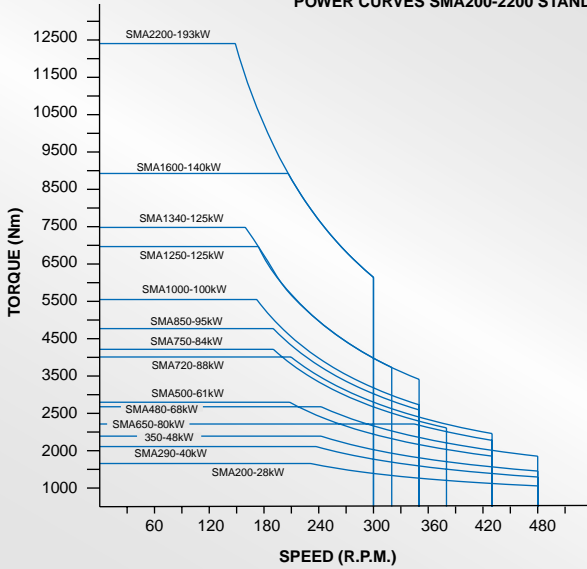

# PERFORMANCE DATA - POWER CHARTS

**POWER CURVES SMA200-2200 STANDARD**

**POWER CURVES SMA200-2200 HIGH POWER**

**POWER CURVES SMA2000-10500 STANDARD**

**POWER CURVES SMA2000-4800 STANDARD**

## SMA POWER CHARTS

Power capabilities for SMA motors are indicated in the charts shown. These should be read in conjunction with the information given in the technical data charts for each motor type.

These charts are based on maximum continuous values for C1 standard & high power motors. Other types may vary from these charts.