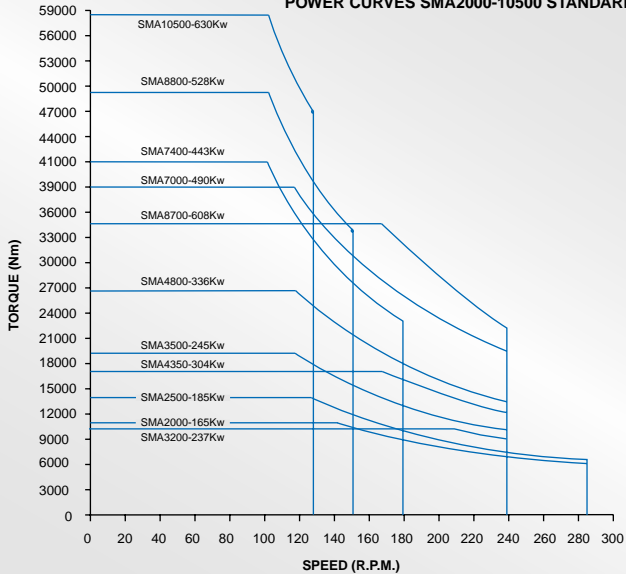

# PERFORMANCE DATA - POWER CHARTS

**POWER CURVES SMA200-2200 STANDARD**

**POWER CURVES SMA200-2200 HIGH POWER**

**POWER CURVES SMA2000-10500 STANDARD**

**POWER CURVES SMA2000-4800 STANDARD**

## SMA POWER CHARTS

Power capabilities for SMA motors are indicated in the charts shown. These should be read in conjunction with the information given in the technical data charts for each motor type.

These charts are based on maximum continuous values for C1 standard & high power motors. Other types may vary from these charts.