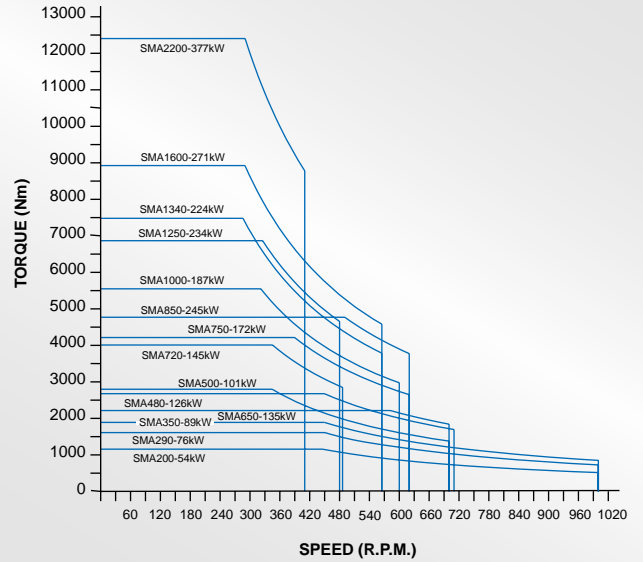

# PERFORMANCE DATA - POWER CHARTS

**POWER CURVES SMA200-2200 STANDARD**

**POWER CURVES SMA200-2200 HIGH POWER**

**POWER CURVES SMA2000-10500 STANDARD**

**POWER CURVES SMA2000-4800 STANDARD**

## SMA POWER CHARTS

Power capabilities for SMA motors are indicated in the charts shown. These should be read in conjunction with the information given in the technical data charts for each motor type.

These charts are based on maximum continuous values for C1 standard & high power motors. Other types may vary from these charts.