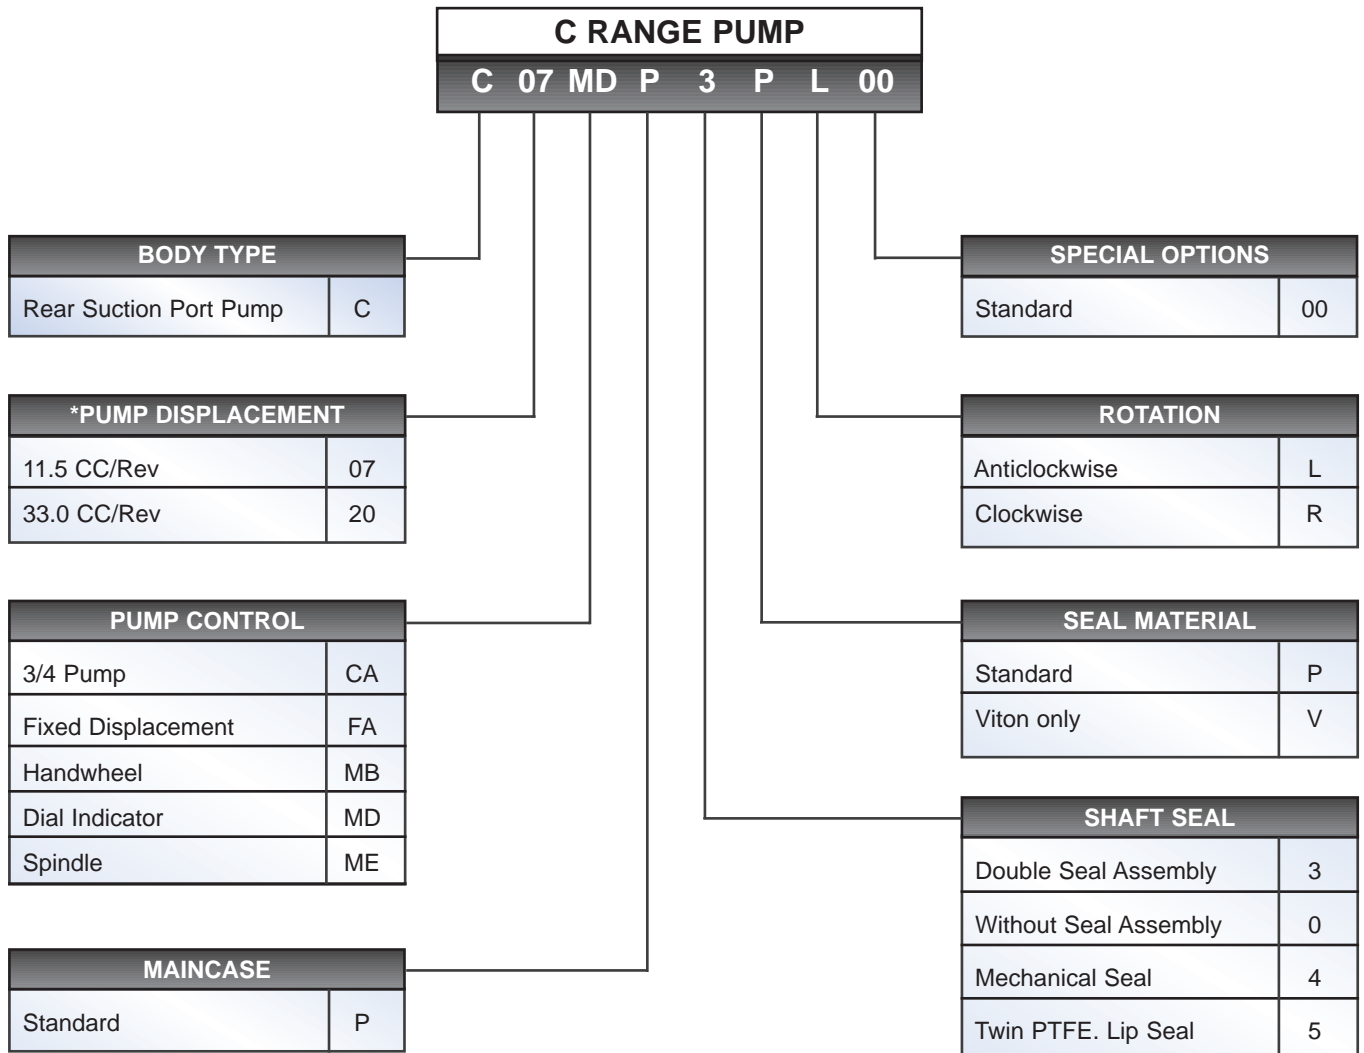

**ORDERING CODE**

\* Larger capacity pumps up to 125 cm<sup>3</sup>/Rev are available from ROTARY POWER. Details may be found in the A range Axial Piston Pump and Motor catalogue.